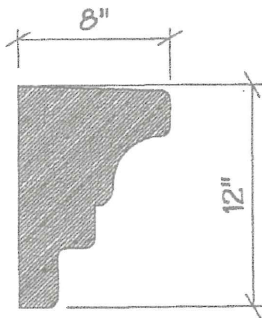

SUPERIOR STUCCO ARCHITECTURAL SERIES
POT SHELVES & SILLS

PS 121

Similar to PS 121 MOD (4" x 5 1/2")

PS 122

PS 123