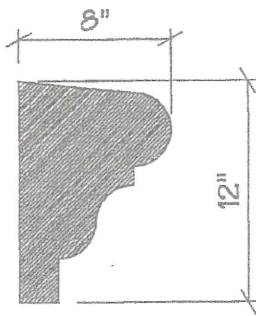

SUPERIOR STUCCO ARCHITECTURAL SERIES
POT SHELVES & SILLS

PS 121

Similar to PS 121 MOD (4" x 5 1/2")

PS 122

PS 123