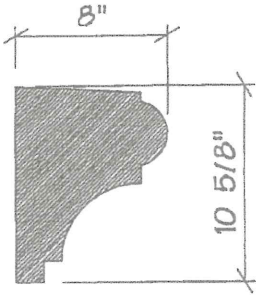

SUPERIOR STUCCO ARCHITECTURAL SERIES
POT SHELVES & SILLS

PS 121

Similar to PS 121 MOD (4" x 5 1/2")

PS 122

PS 123