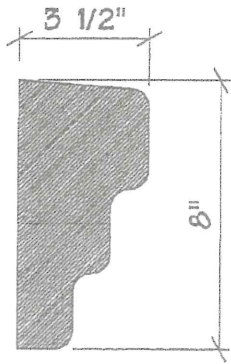

SUPERIOR STUCCO ARCHITECTURAL SERIES
POT SHELVES & SILLS

PS 110

PS 111

PS 113

Similar to B32 MOD (3 1/4" x 5 1/2")

PS 116