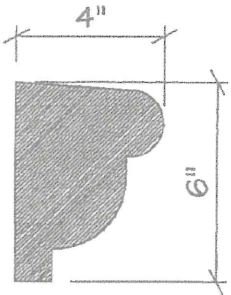

SUPERIOR STUCCO ARCHITECTURAL SERIES
POT SHELVES & SILLS

PS 110

PS 111

PS 113

Similar to B32 MOD (3 1/4" x 5 1/2")

PS 116