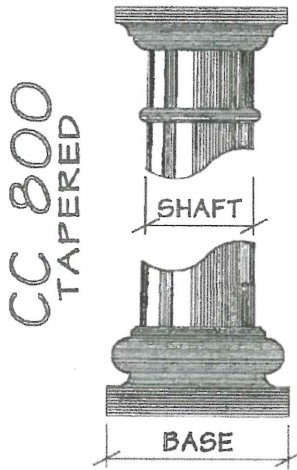

SUPERIOR STUCCO ARCHITECTURAL SERIES

COLUMNS & CAPS

CC 800 IS A TAPERED COLUMN UNLESS SPECIFIED.

SHAFT	BASE	MAX. C.O.
6"-5" ROUND	9 1/2"	3" x 3"
8"-7" ROUND	12 5/8"	4" x 4"
10"-9" ROUND	16"	5 1/2" x 5 1/2"
12"-11" ROUND	19"	7" x 7"
14"-13" ROUND	22 1/4"	8" x 8"
16"-15" ROUND	25 3/8"	9 1/2" x 9 1/2"
18"-17" ROUND	28 1/2"	10 1/2" x 10 1/2"
20"-19" ROUND	31 5/8"	12" x 12"

NOTES...

ALSO AVAILABLE
WITH FLUTED
SHAFT WITH
NO TAPER