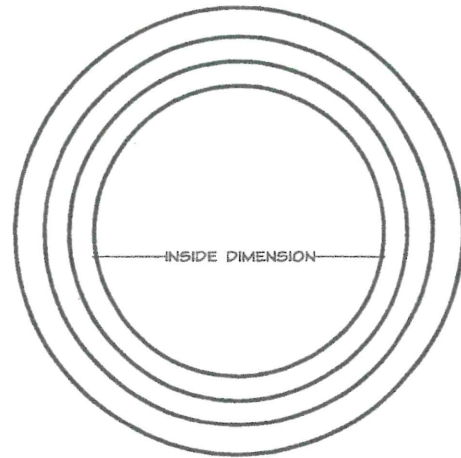

## BULLSEYES

INSIDE DIMENSION	SIZE OF SHAPE	PROFILE OF SHAPE
PLEASE SPECIFY WHEN ORDERING	2" x 6"	
	2" x 6"	
OTHER SIZES AVAILABLE		QB 700

INSIDE DIMENSION	SIZE OF SHAPE	PROFILE OF SHAPE
PLEASE SPECIFY WHEN ORDERING	3 1/2" x 8"	
OTHER SIZES AVAILABLE		QB 701

Size of shape will differ from standard when scaled to order.

INSIDE DIMENSION	SIZE OF SHAPE	PROFILE OF SHAPE
PLEASE SPECIFY WHEN ORDERING	3" x 7"	
OTHER SIZES AVAILABLE		QB 702

|  
Keystone

Size of shape will differ from standard when scaled to order.