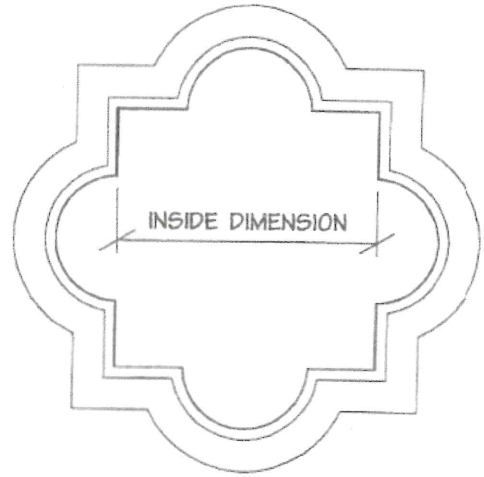

SAN JOSE STUCCO SUPPLY ARCHITECTURAL SERIES

QUATREFOILS

INSIDE DIMENSION	SIZE OF SHAPE	SHAPE PROFILE
10" - 18"	2 1/4" x 3"	
19" - 24"	3" x 4"	
25" - 48"	4 1/2" x 6"	
QB 600		

INSIDE DIMENSION	SIZE OF SHAPE	SHAPE PROFILE
10" - 18"	1 1/2" x 3"	
19" - 24"	2" x 4"	
25" - 48"	3" x 6"	
QB 601		

INSIDE DIMENSION	SIZE OF SHAPE	SHAPE PROFILE
10" - 18"	2 1/4" x 3"	
19" - 24"	3" x 4"	
25" - 48"	4 1/2" x 6"	
QB 602		

Quatrefoils can be ordered by overall dimension if specified at time of ordering.