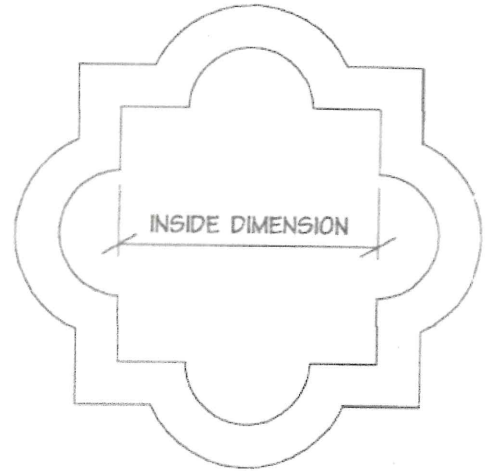

SAN JOSE STUCCO SUPPLY ARCHITECTURAL SERIES

QUATREFOILS

INSIDE DIMENSION	SIZE OF SHAPE	SHAPE PROFILE
10" - 18"	2 1/4" x 3"	
19" - 24"	3" x 4"	
25" - 48"	4 1/2" x 6"	
QB 600		

INSIDE DIMENSION	SIZE OF SHAPE	SHAPE PROFILE
10" - 18"	1 1/2" x 3"	
19" - 24"	2" x 4"	
25" - 48"	3" x 6"	
QB 601		

INSIDE DIMENSION	SIZE OF SHAPE	SHAPE PROFILE
10" - 18"	2 1/4" x 3"	
19" - 24"	3" x 4"	
25" - 48"	4 1/2" x 6"	
QB 602		

Quatrefoils can be ordered by overall dimension if specified at time of ordering.