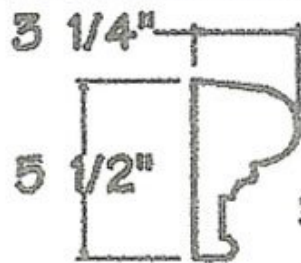

SUPERIOR STUCCO ARCHITECTURAL FOAM
IN STOCK SHAPES
POT SHELVES & SILLS

35-0071

SHAPE B32 MOD

35-0122

SHAPE PS108

35-0185

SHAPE PS114 MOD

35-1331