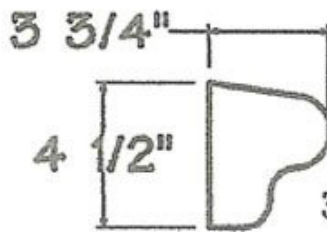

SUPERIOR STUCCO ARCHITECTURAL FOAM

IN STOCK SHAPES POT SHELVES & SILLS

35-0123

SHAPE PS100

35-0125

SHAPE PS101

35-0130

SHAPE PS105

35-0135

SHAPE B45

35-0190

SHAPE PS112