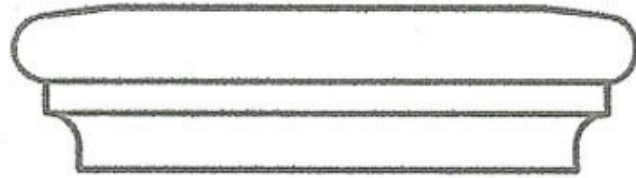

SUPERIOR STUCCO ARCHITECTURAL FOAM

IN STOCK SHAPES POT SHELVES & SILLS

35-0123

SHAPE PS100

35-0125

SHAPE PS101

35-0130

SHAPE PS105

35-0135

SHAPE B45

35-0190

SHAPE PS112