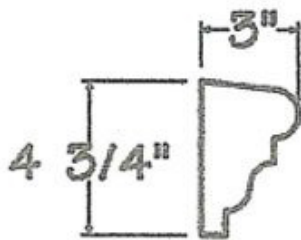

SUPERIOR STUCCO ARCHITECTURAL FOAM

IN STOCK SHAPES POT SHELVES & SILLS

35-0123

SHAPE PS100

35-0125

SHAPE PS101

35-0130

SHAPE PS105

35-0135

SHAPE B45

35-0190

SHAPE PS112